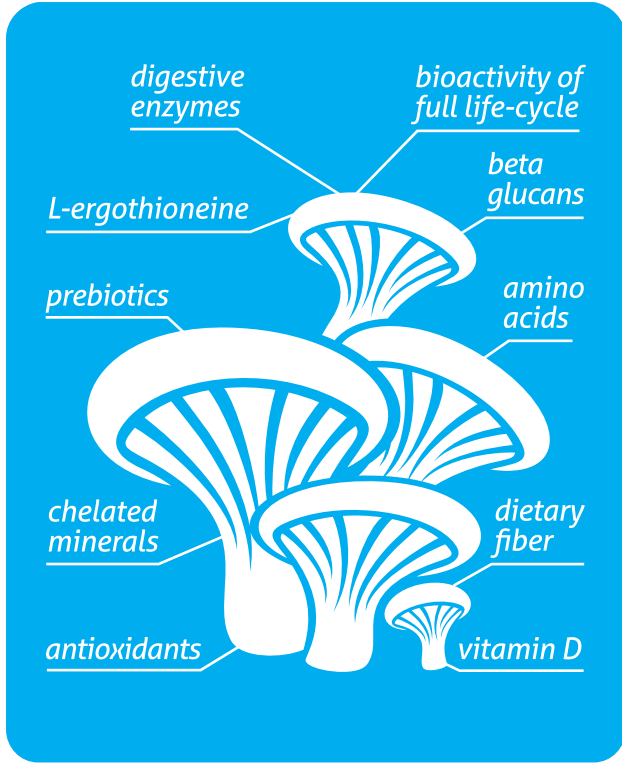

 **GROWN AND PROCESSED IN CALIFORNIA, USA**

FULL LIFE-CYCLE MYCELIUM AND FRUIT BODY

NO ARTIFICIAL INGREDIENTS. NO PRESERVATIVES. KOSHER. GLUTEN FREE WHOLE FOOD

*This statement has not been evaluated by the Food and Drug Administration. This product is not intended to diagnose, treat, cure or prevent any disease.

Ingredients: *Pleurotus eryngii (King Trumpet), Cordyceps militaris, Antrodia camphorata, Ganoderma lucidum (Reishi), Agaricus blazei, Lentinula edodes (Shiitake) and Grifola frondosa (Maitake).*

TURKEY TAIL MATRIX: