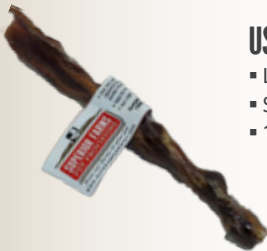

Protein (min).....88%
 Fat (min)4%
 Fiber (max)3.50%
 Moisture (max).....12%

USA Beef Femur Pipe

- 6" Beef Femur
- Slow roasted at a lower temp for a stronger bone
- Filled with natural bone marrow

Protein (min).....20%
 Fat (min)20%
 Fiber (max)8%
 Moisture (max).....12%

USA Beef Pizzle Twist 6"

- Low Odor
- Sourced and Cooked in the USA
- 100% USA Beef

Protein (min).....83%
 Fat (min)2%
 Fiber (max)3%
 Moisture (max).....12%

USA Beef Mammoth Bone

- 15" Large Beef Bone
- Slow roasted at a lower temp for a stronger bone
- Contains bits of meat

Protein (min).....22%
 Fat (min)5%
 Fiber (max)2.50%
 Moisture (max).....11%

USA Beef Pizzle Twist 9"

- Low Odor
- Sourced and Cooked in the USA
- 100% USA Beef

Protein (min).....83%
 Fat (min)2%
 Fiber (max)3%
 Moisture (max).....12%